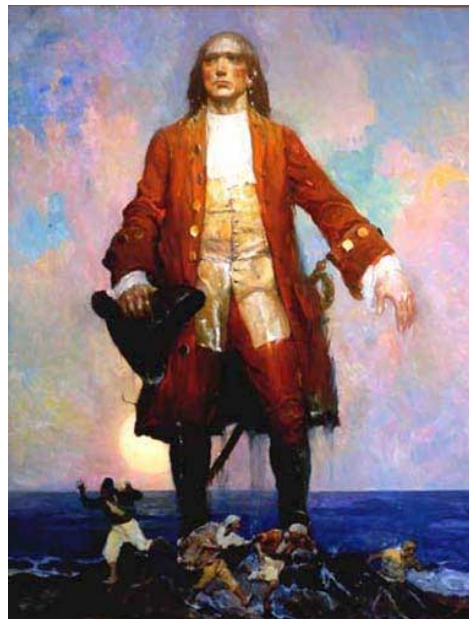

Gulliver's Travels